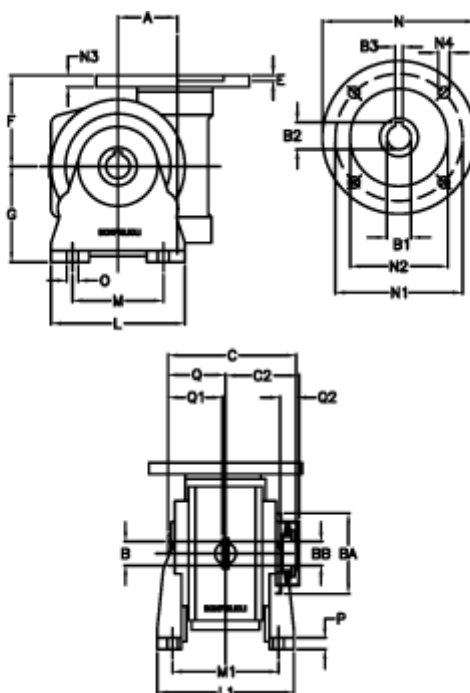

Article number: 390204902832816

Description: Worm Gear with Torque Limiter
VF 49-L1-V-28 P71B14

Measures

a	= 49.50	C2	= 63,5	M1	= 98.5	Q	= 51.0
B	= 25	Description	= VF 49V-xx-71B14	N	= 105	Q1	= 41
B1 E7	= 14	E	= 3.0	N1	= 85	Q2	= 15
B2	= 16.3	F	= 70	N2	= 70		
B3 H9	= 5	g	= 82	N3	= 10.5		
BA	= 63	L	= 110	N4	= 6,5		
BB H7	= 14	L1	= 124.0	O	= 8.5		
C	= 105	m	= 63	P	= 12		